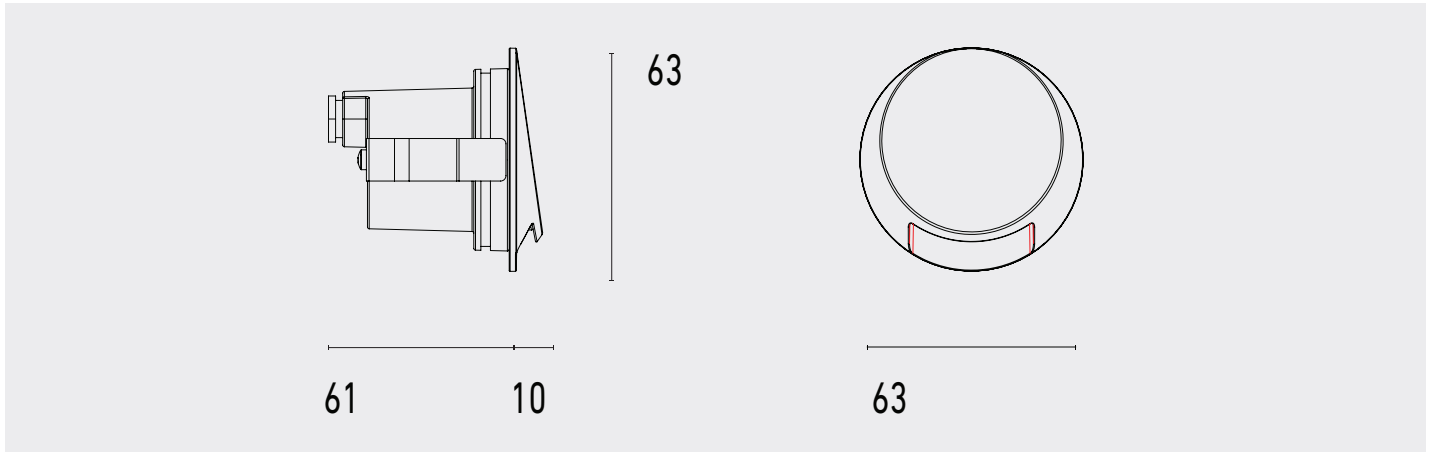

103 06 5002--.--
Avenir 060 Type 3

Cut-Out
52mm Round x 80mm Depth

1W 24V-AC
Class III
IP67

Installation

- 1 Cut mounting hole
- 2 Plug luminaire into driver
- 3 Insert into aperture ensuring that spring blades grab on mounting surface