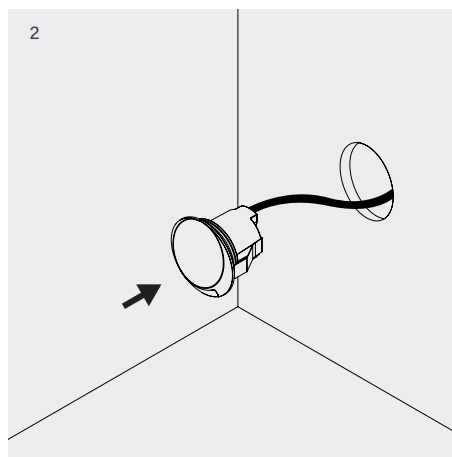

103 06 5002--.--
Avenir 060 Type 3

Cut-Out
52mm Round x 80mm Depth

1W 24V-AC
Class III
IP67

Installation

- 1 Cut mounting hole
- 2 Plug luminaire into driver
- 3 Insert into aperture ensuring that spring blades grab on mounting surface