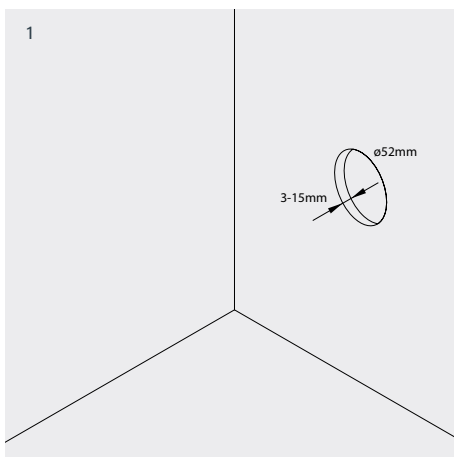

103 06 5002--.--
Avenir 060 Type 3

Cut-Out
52mm Round x 80mm Depth

1W 24V-AC
Class III
IP67

Installation

- 1 Cut mounting hole
- 2 Plug luminaire into driver
- 3 Insert into aperture ensuring that spring blades grab on mounting surface